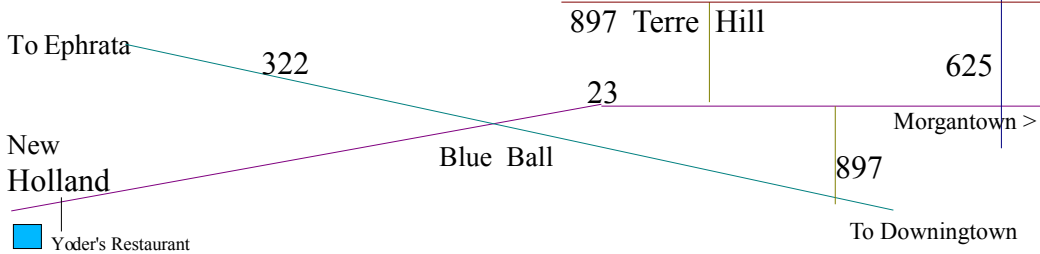

Darvin is also an Oberholtzer.

He descends from SL24874.6 [Samuel O Martin](#) 10/18/1897 -
 m [Minnie W Zimmerman](#) 9/18/1899 -

2012 REUNION

The Reunion will be held **August 4th** at St. John's Center United Church of Christ, east of Terre Hill on Route 625 where it was held in 2009. On Friday night, **August 3th**, we will meet at Yoder's between New Holland and Blue Ball for a 6:00PM buffet dinner and visiting. Be sure to notify Carolyn Kendall (address on Officer's List) in advance so they know how many to expect. On Saturday **August 4th**, we will gather at 10:30AM at the church.

How to get to the OFA Reunion

From Lancaster: 15 mile NE via Rts. 222, 23 E, to 625 N on Reading Rd. @ 2 mi on Right
 From Reading: 15 mile SW via Rts. 222, 897, go straight through Terre Hill. L on 625
 From Gap on Rt. 30: 15 mile N via 897, R on 23, then L on 625. Go @ 2 mi on Right
 From Exit 21 Reading, PA Turnpike: 5 mile S via 897, straight through Terre Hill. L on 625